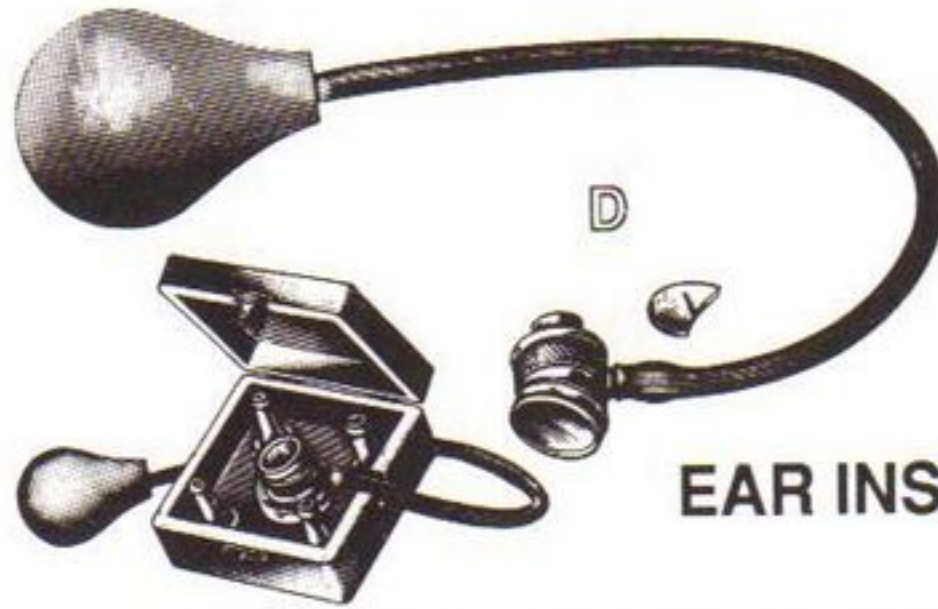

A

B

C

D

EAR INSTRUMENTS

- A** 760-058 Boucheon Ear Specula, Chrome, Set of 4 -Round
- 760-066 Boucheon Ear Specula, Chrome, 4.5mm, Size 1
- 760-074 Boucheon Ear Specula, Chrome, 5.5mm, Size 2
- 760-082 Boucheon Ear Specula, Chrome, 6.4mm, Size 3
- 760-090 Boucheon Ear Specula, Chrome, 7.5mm, Size 4