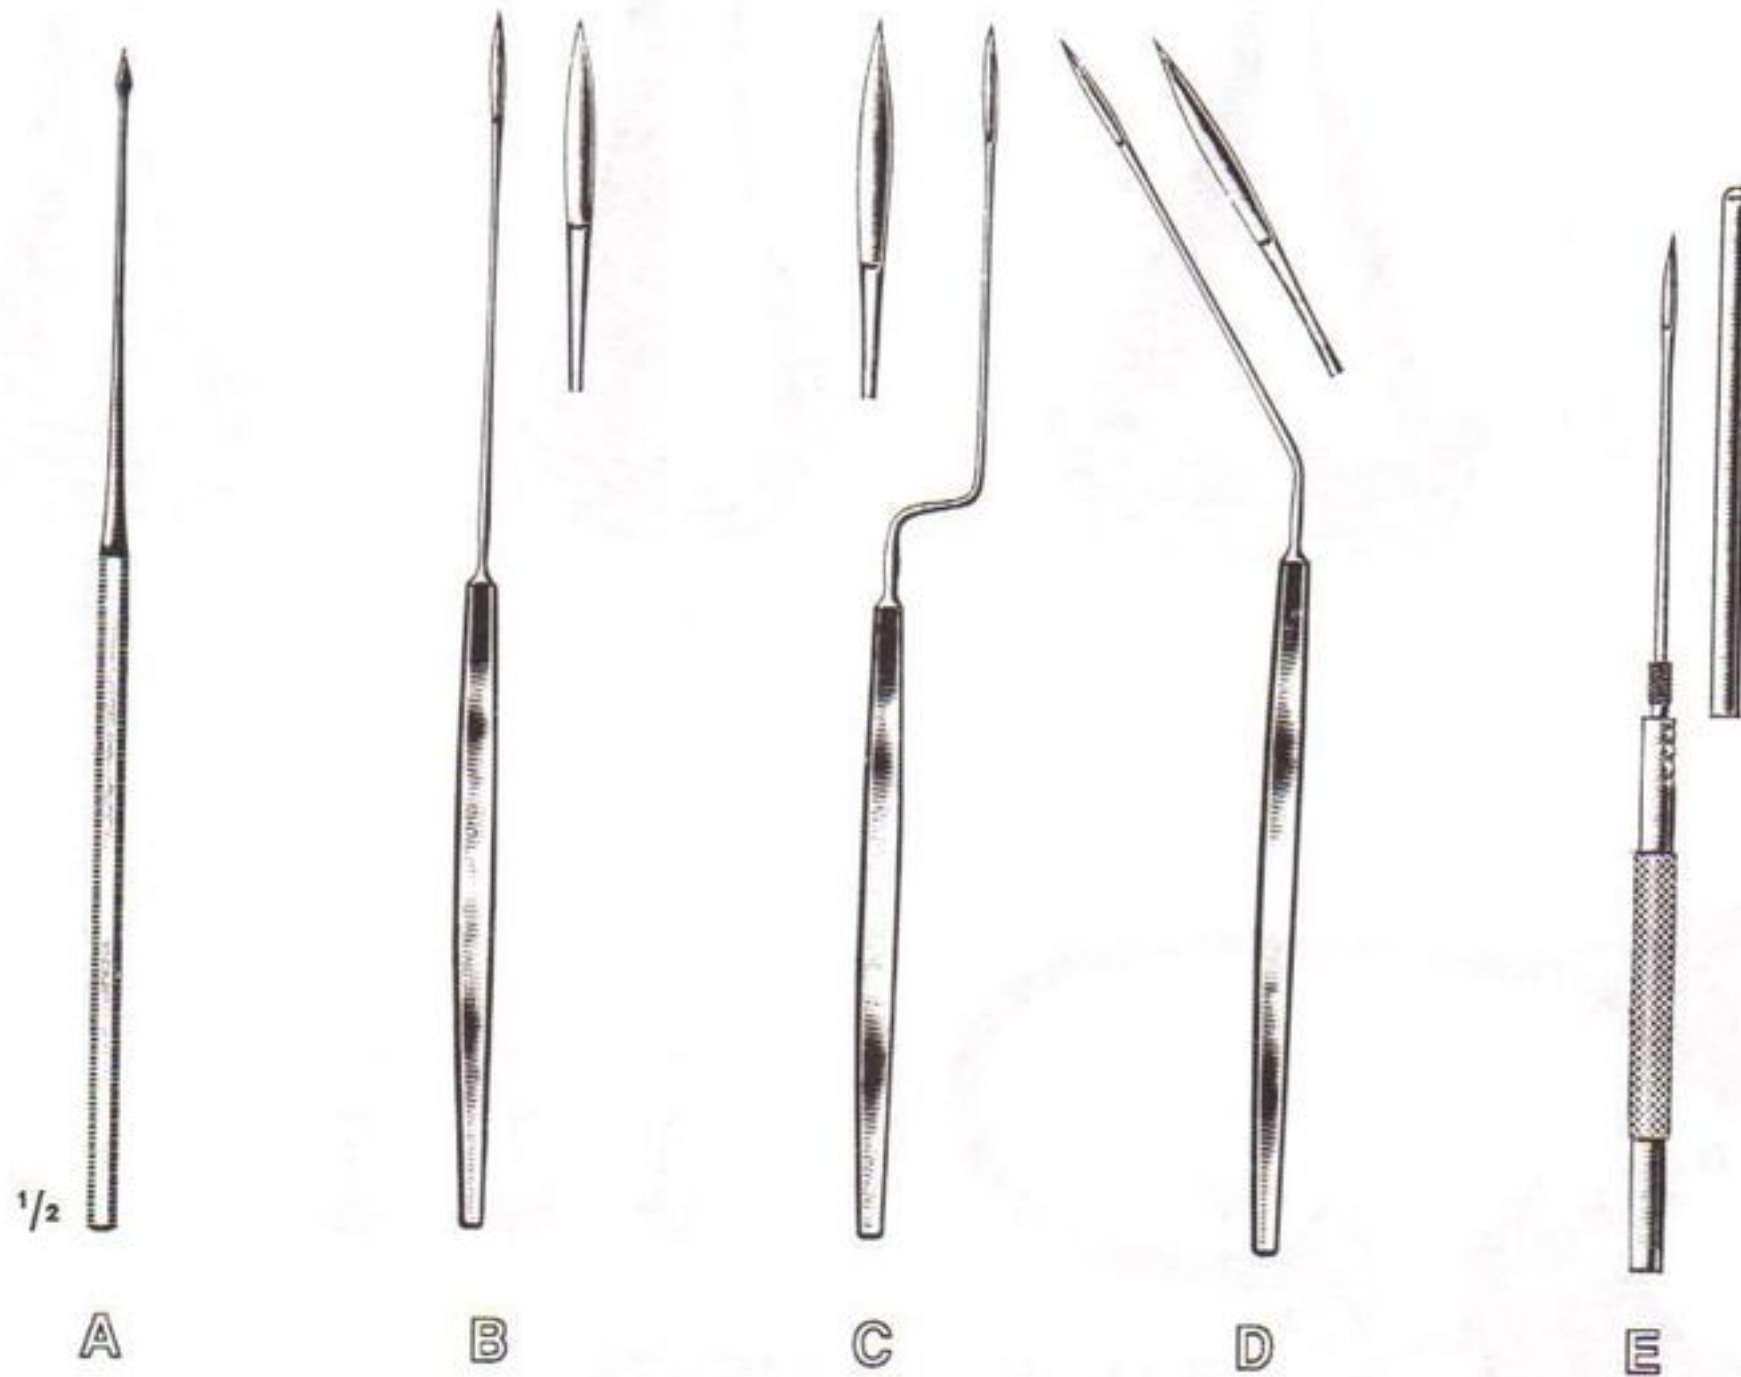

EAR INSTRUMENTS

- A 761-007 Buck Myringotomy Knife, Straight, 7"
- B 761-254 Sexton Ear Knife, Straight, 7"
- C 761-262 Sexton Ear Knife, Angled, 7"
- D 761-270 Sexton Ear Knife, Bayonet, 7"
- E 761-353 Friesner Ear Knife, in Case, 7-1/2"

762-492
through
762-534

762-003
through
762-039

762-690
through
762-732

762-294
through
762-336

EAR INSTRUMENTS

762-492	Buck Ear Curette, Blunt, Straight, #00	762-690	Buck Ear Curette, Sharp, Straight, #00
762-500	Buck Ear Curette, Blunt, Straight, #0	762-708	Buck Ear Curette, Sharp, Straight, #0
762-518	Buck Ear Curette, Blunt, Straight, #1	762-716	Buck Ear Curette, Sharp, Straight, #1
762-526	Buck Ear Curette, Blunt, Straight, #2	762-724	Buck Ear Curette, Sharp, Straight, #2
762-534	Buck Ear Curette, Blunt, Straight, #3	762-732	Buck Ear Curette, Sharp, Straight, #3
762-003	Buck Ear Curette, Blunt, Angled, #00	762-294	Buck Ear Curette, Sharp, Angled, #00
762-005	Buck Ear Curette, Blunt, Angled, #0	762-302	Buck Ear Curette, Sharp, Angled, #0
762-013	Buck Ear Curette, Blunt, Angled, #1	762-310	Buck Ear Curette, Sharp, Angled, #1
762-021	Buck Ear Curette, Blunt, Angled, #2	762-328	Buck Ear Curette, Sharp, Angled, #2
762-039	Buck Ear Curette, Blunt, Angled, #3	762-336	Buck Ear Curette, Sharp, Angled, #3