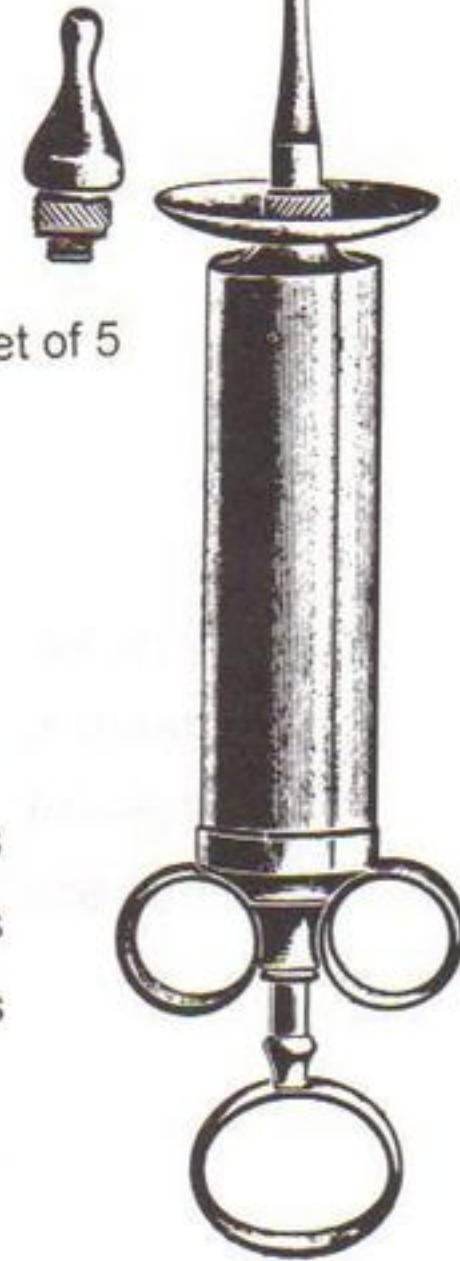

B

EAR INSTRUMENTS

A

A 766-006 Krause Ear Snare

767-004 Tuning Forks, Aluminum Alloy, Set of 5

- B 767-053 Tuning Fork C-64 Vibrations
- 767-061 Tuning Fork C-128 Vibrations
- 767-079 Tuning Fork C-256 Vibrations
- 767-087 Tuning Fork C-512 Vibrations
- 767-095 Tuning Fork C-1024 Vibrations
- 767-103 Tuning Fork C-2048 Vibrations
- 767-111 Tuning Fork C-4096 Vibrations

- C 768-028 Pomeroy Ear Syringe, 2 oz.
- 768-036 Pomeroy Ear Syringe, 3 oz.
- 768-044 Pomeroy Ear Syringe, 4 oz.

C