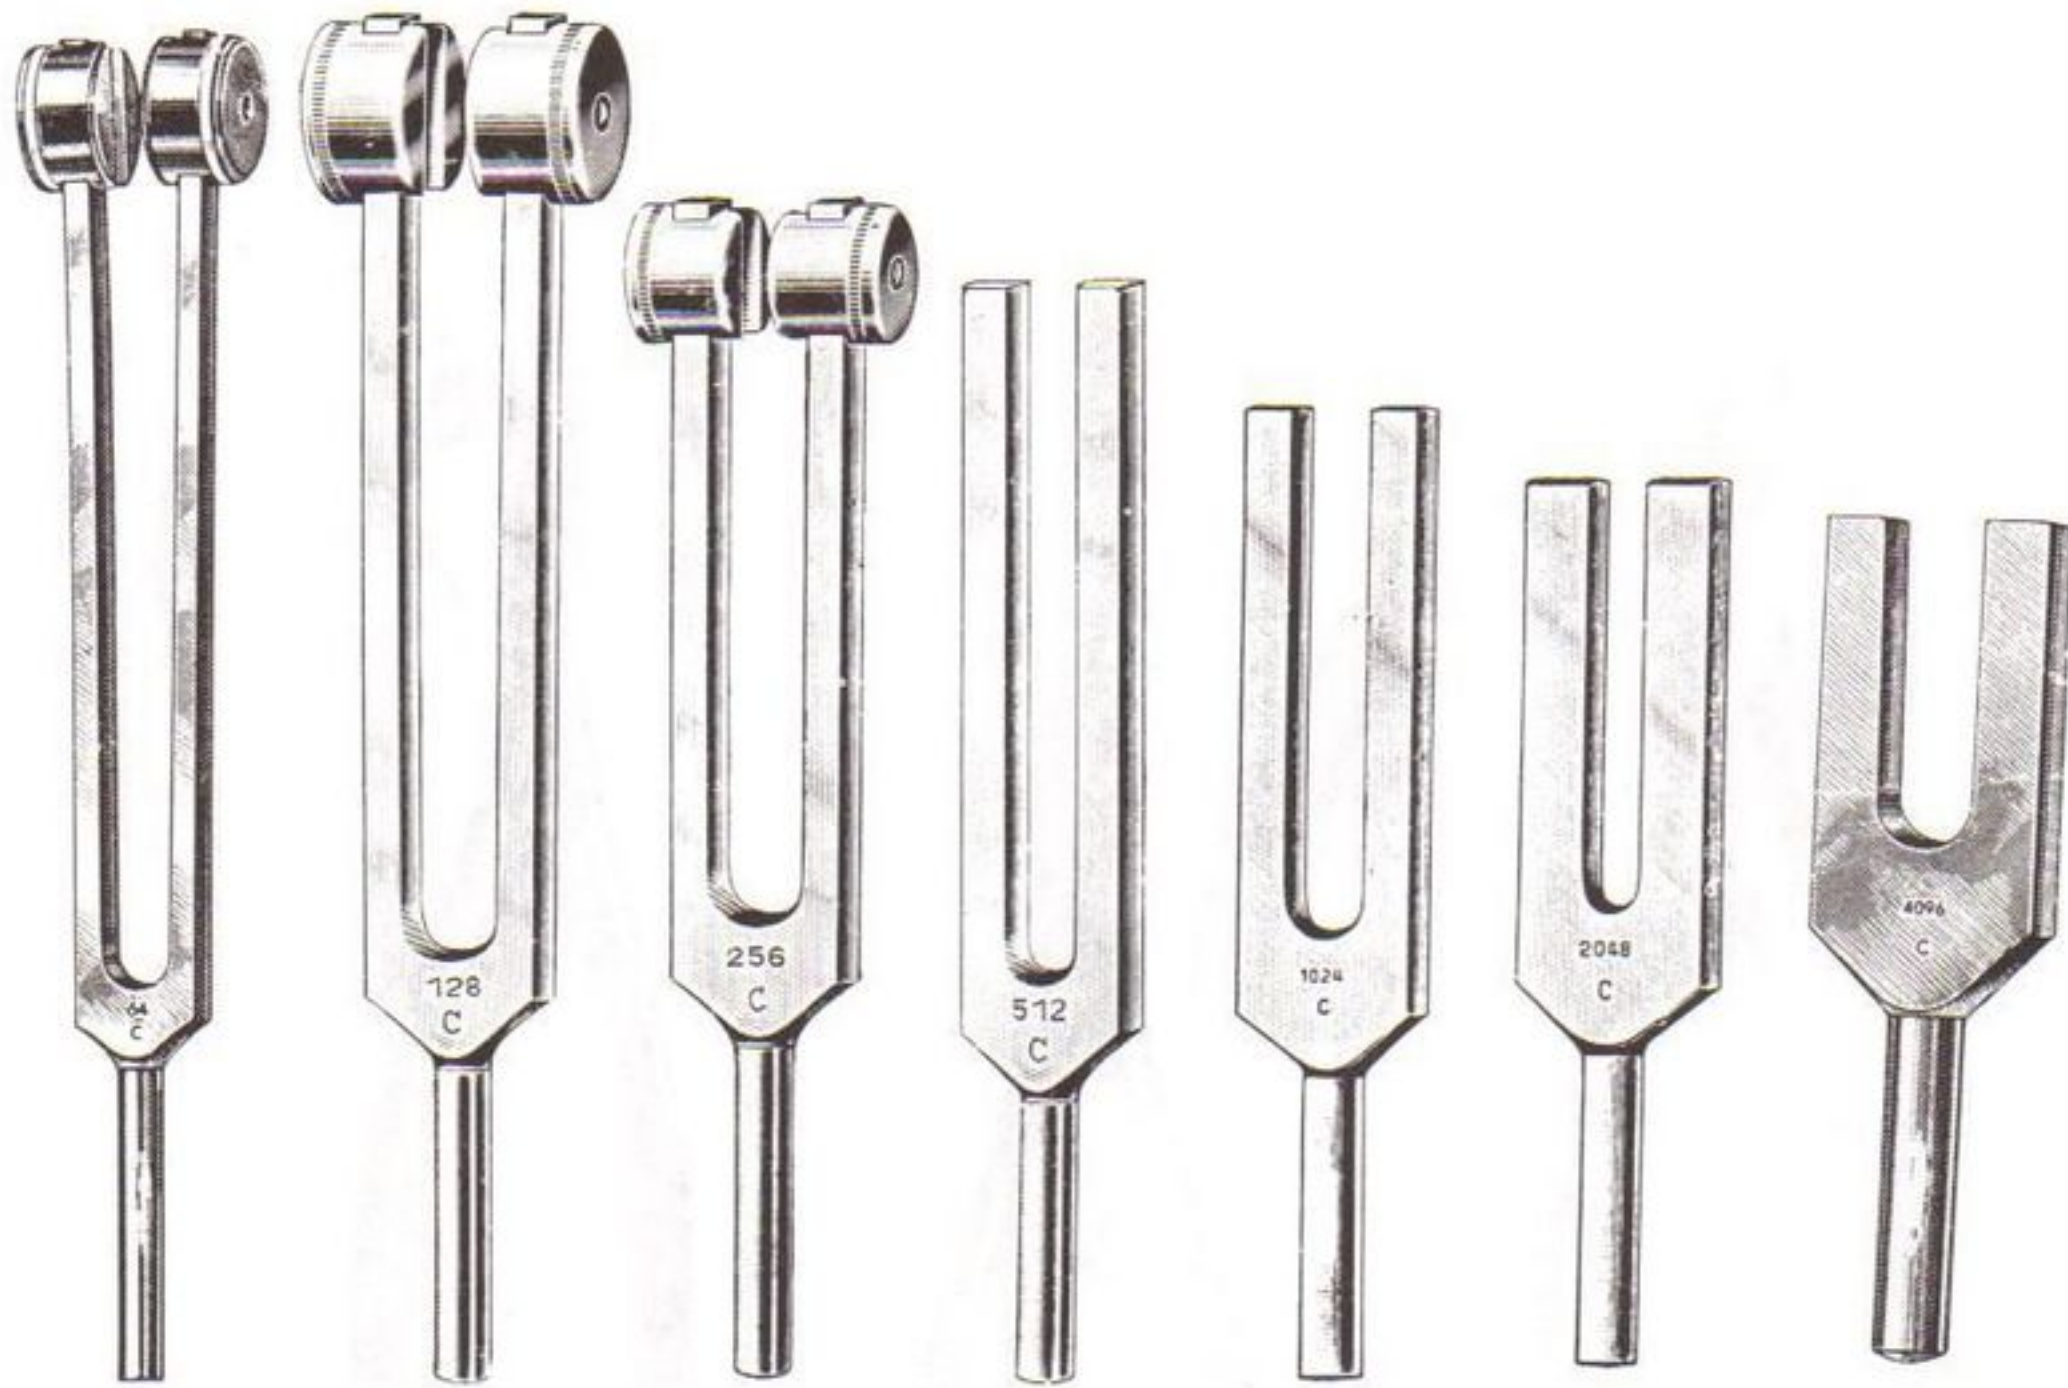

B

EAR INSTRUMENTS