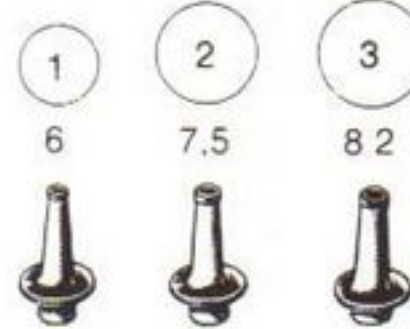

A

B

C

D

EAR INSTRUMENTS

- A** 760-058 Boucheon Ear Specula, Chrome, Set of 4 -Round
- 760-066 Boucheon Ear Specula, Chrome, 4.5mm, Size 1
- 760-074 Boucheon Ear Specula, Chrome, 5.5mm, Size 2
- 760-082 Boucheon Ear Specula, Chrome, 6.4mm, Size 3
- 760-090 Boucheon Ear Specula, Chrome, 7.5mm, Size 4

- B** 760-306 Gruber Ear Specula, Chrome, Set of 4, Oval
- 760-314 Gruber Ear Specula, Oval, Chrome, 4x5mm, Size 1
- 760-322 Gruber Ear Specula, Oval, Chrome, 5x5mm, Size 2
- 760-330 Gruber Ear Specula, Oval, Chrome, 6x7mm, Size 3
- 760-335 Gruber Ear Specula, Oval, Chrome, 7x8mm, Size 4

EAR INSTRUMENTS

- A** 702-258 HARTMAN Mastoid Rongeur, 5-3/4" (14.6 cm), Strong Curve
- B** 765-805 BANE Mastoid Rongeur, 7" (17.8 cm), Curved
- C** 765-810 LEMPert Rongeur, 6-1/4" (15.9 cm), Straight, Delicate, 2.5 mm bite
- D** 765-815 LEMPert Rongeur, 6-1/4" (15.9 cm), Curved, Delicate, 2.5 mm bite