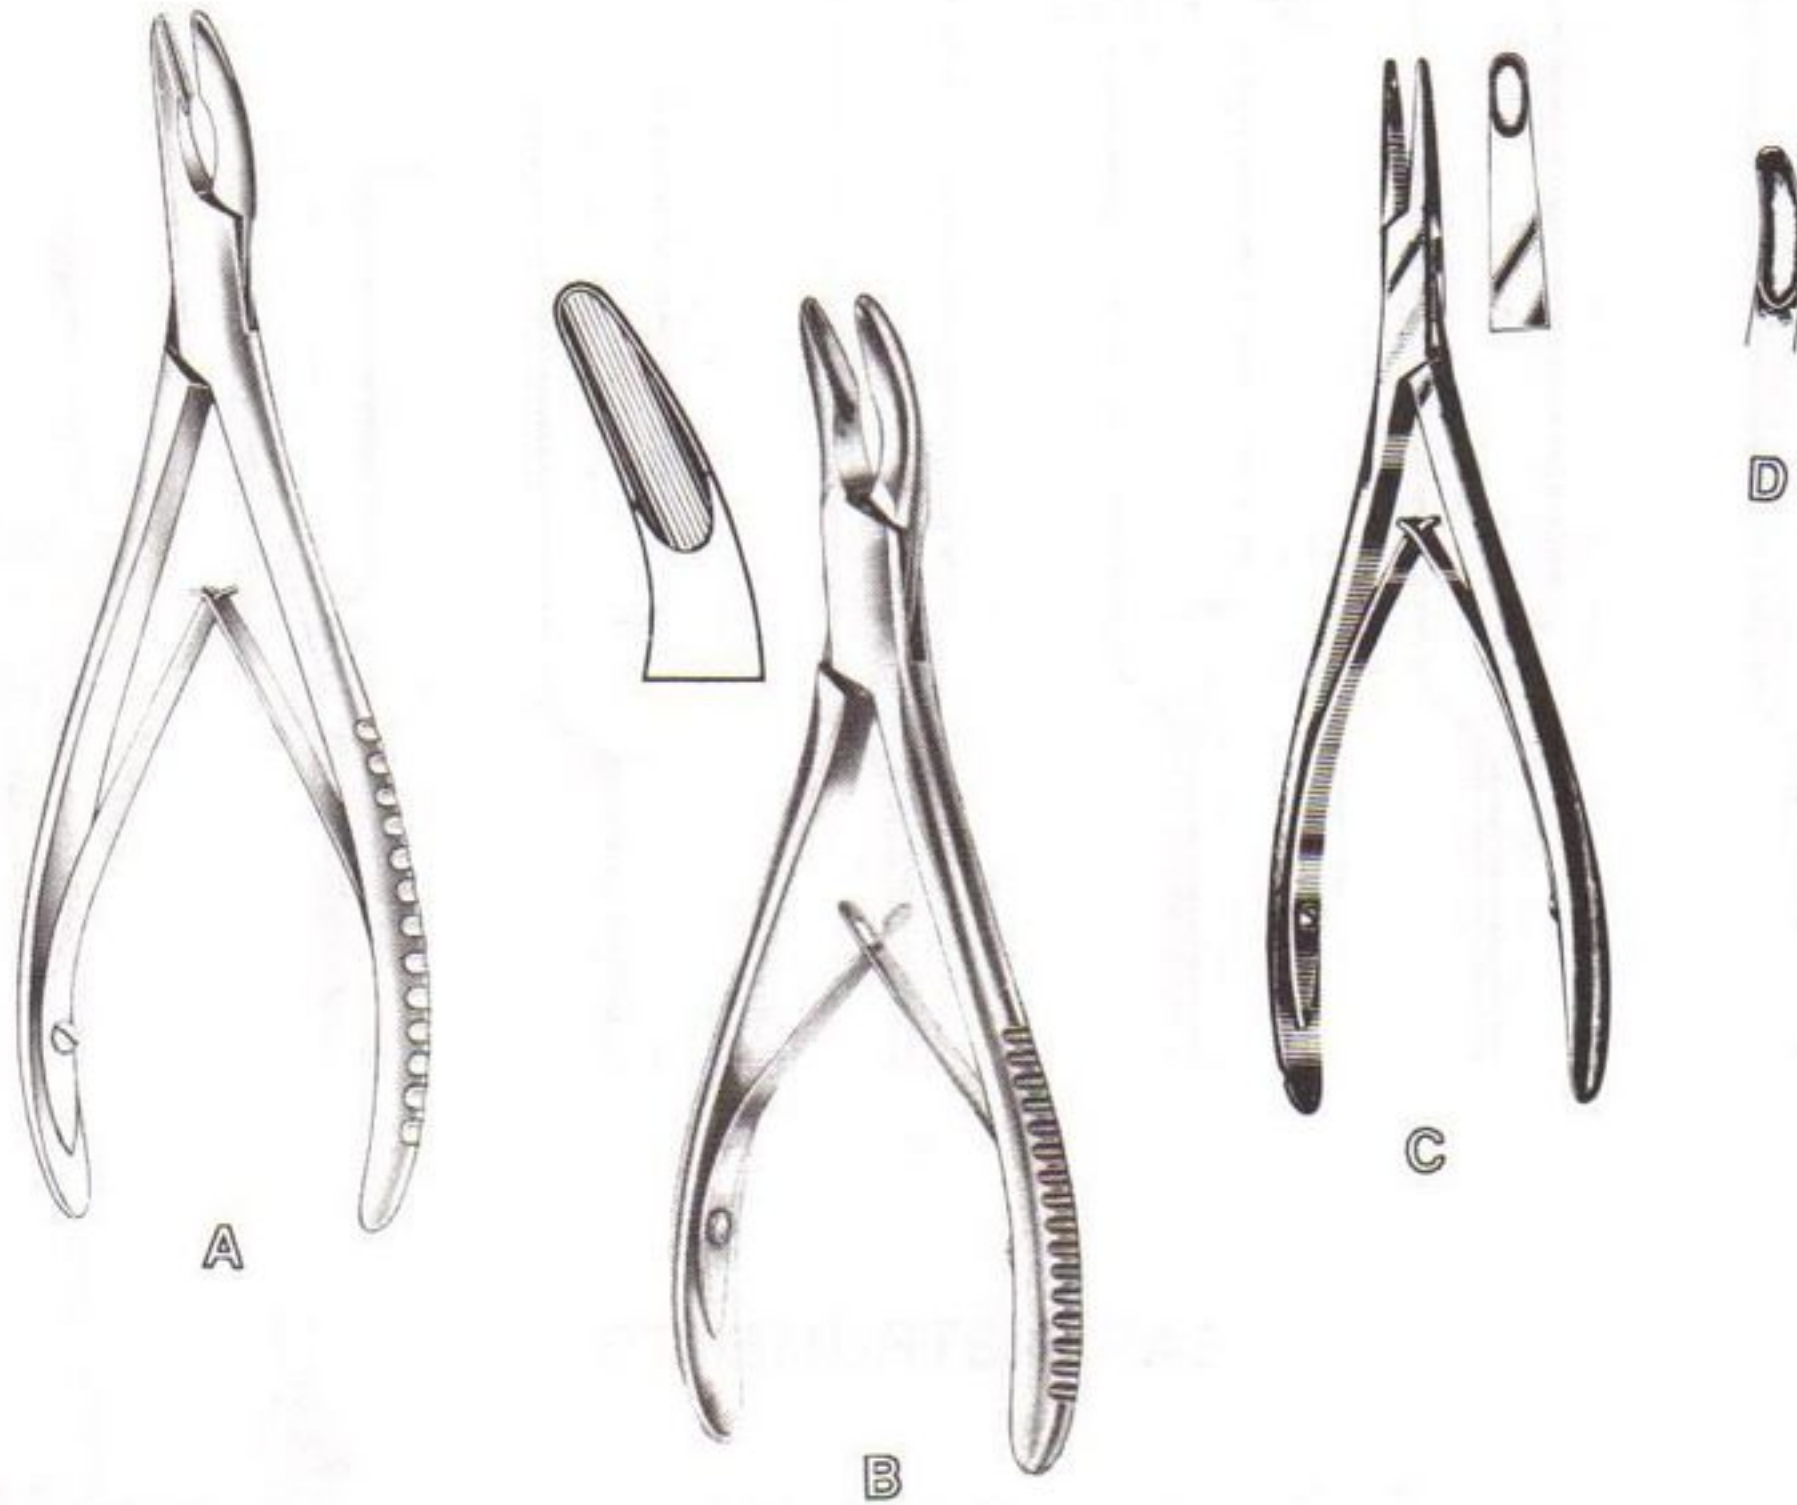

EAR INSTRUMENTS

- **A** 702-258 HARTMAN Mastoid Rongeur, 5-3/4" (14.6 cm), Strong Curve
- **B** 765-805 BANE Mastoid Rongeur, 7" (17.8 cm), Curved
- **C** 765-810 LEMPert Rongeur, 6-1/4" (15.9 cm), Straight, Delicate, 2.5 mm bite
- **D** 765-815 LEMPert Rongeur, 6-1/4" (15.9 cm), Curved, Delicate, 2.5 mm bite