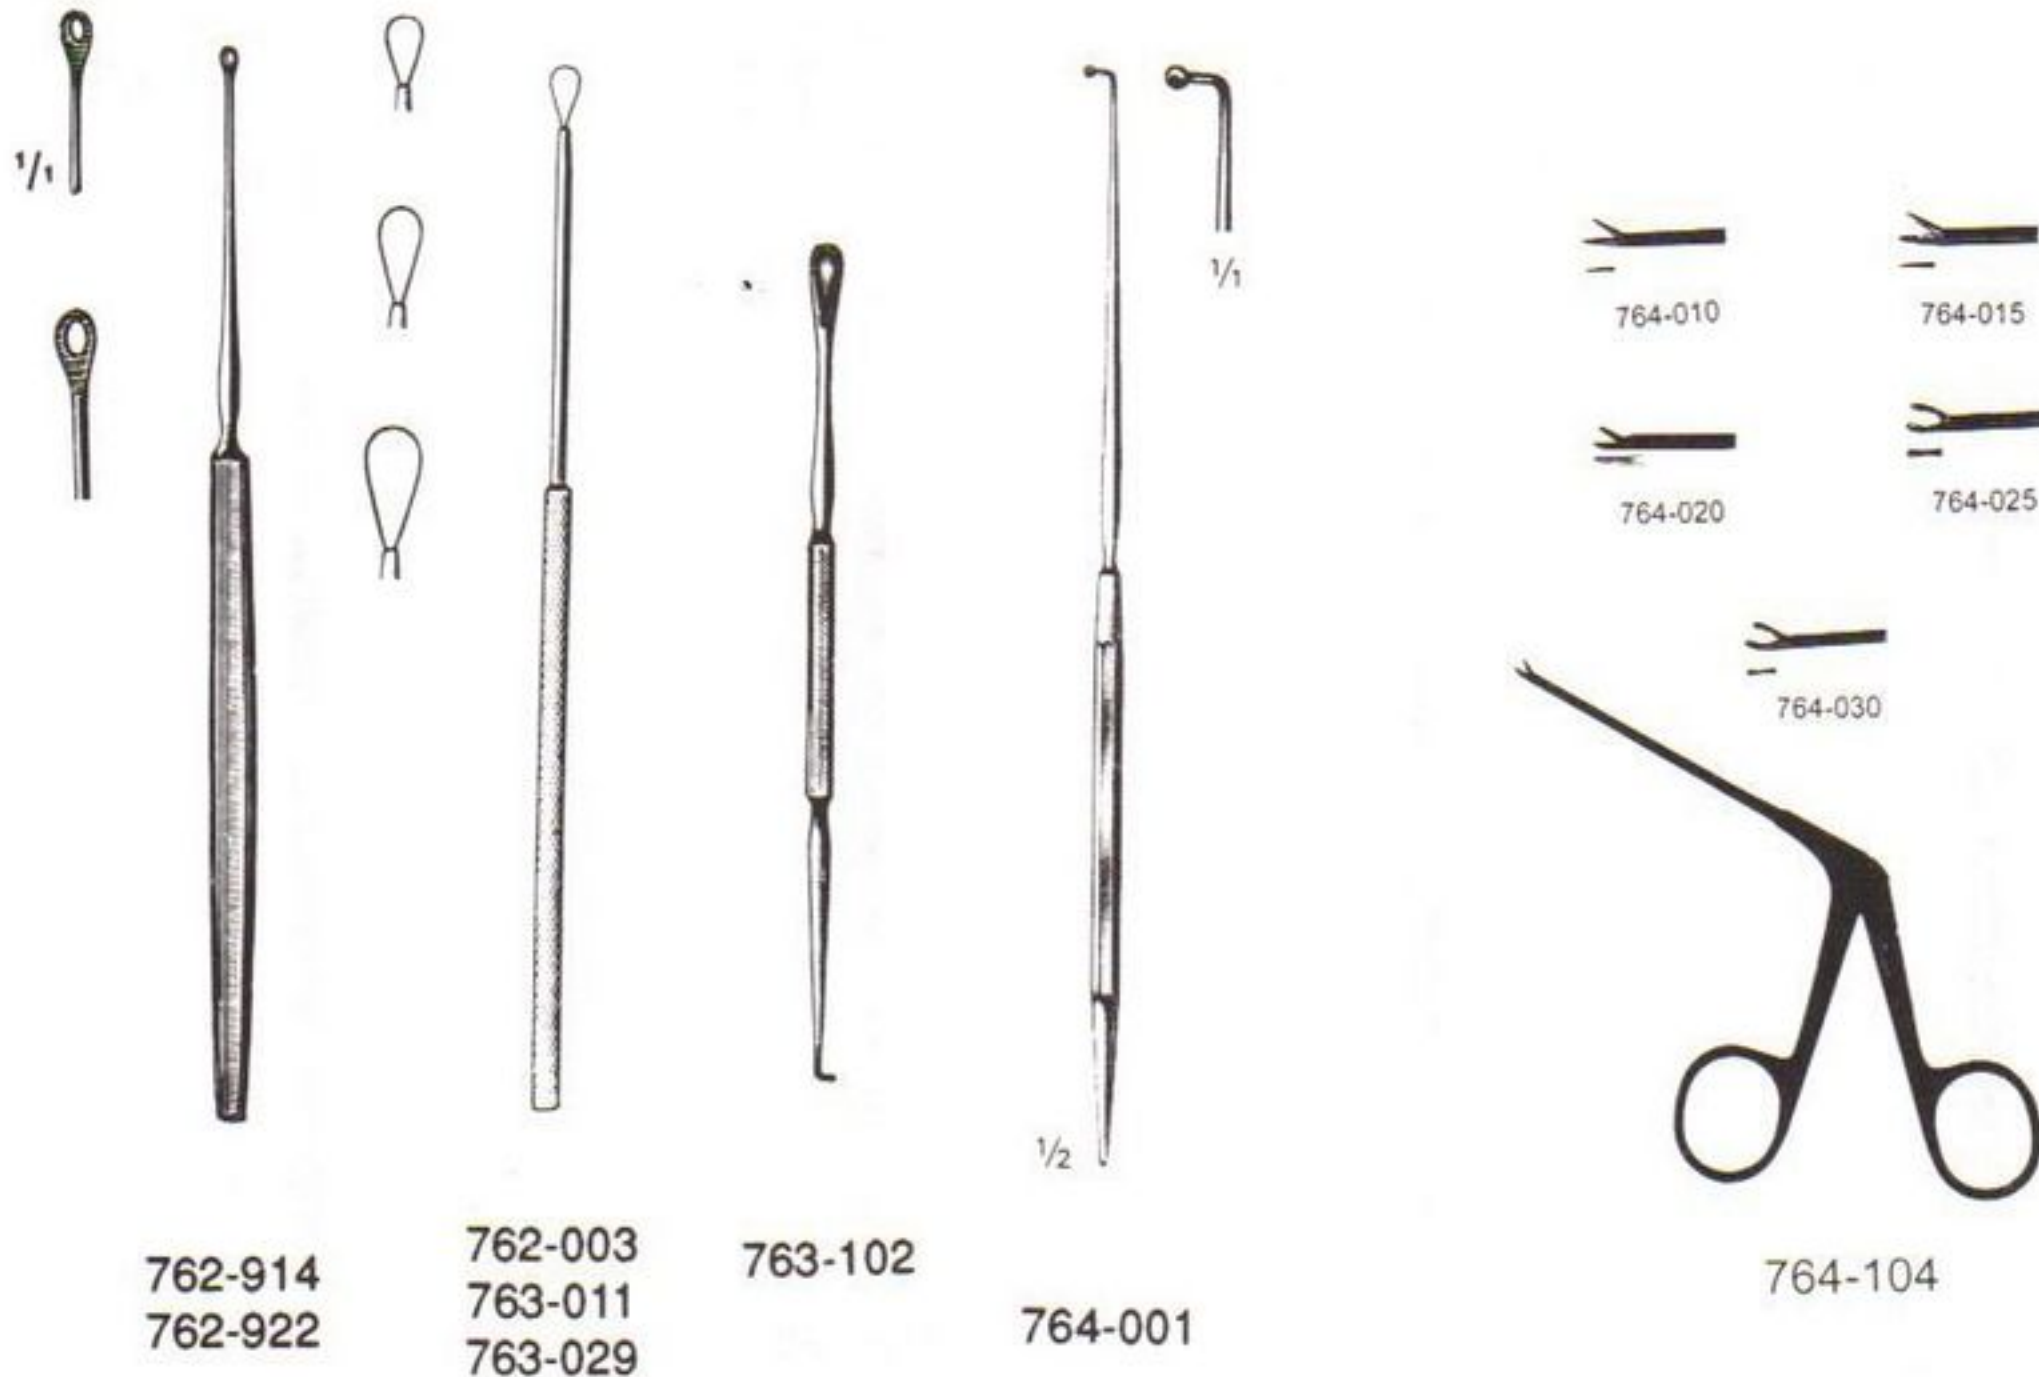

EAR INSTRUMENTS

- 762-914 Shapleigh (Freimuth) Ear Curette, Size 1, 6"
- 762-922 Shapleigh (Freimuth) Ear Cuette Size 2, 6"
- 762-003 Billeau Ear Loop, Small, 2.5mm, 6"
- 763-011 Billeau Ear Loop, Medium, 3mm, 6"
- 763-029 Billeau Ear Loop, Medium, 4mm, 6"
- 763-102 Gross Ear Hook and Spoon, 5 3/4"
- 764-001 Allport Incus Hook, 5 1/2"
- 764-010 Micro Alligator Ear Forceps, 3 1/4" (8.3cm) Shaft, Serrated Jaws 0.6mm Wide, Ebony Finish
- 764-015 Micro Alligator Ear Forceps, 3 1/4" (8.3cm) Shaft, Serrated Jaws 0.8mm Wide
- 764-020 Micro Alligator Ear Forceps, 3 1/4" (8.3cm) Shaft, Serrated Jaws 0.8mm Wide, Ebony Finish
- 764-025 Micro Alligator Ear Forceps, 3 1/4" (8.3cm) Shaft, Oval Cup Jaws 0.5mm Wide, Ebony Finish
- 764-030 Micro Alligator Ear Forceps, 3 1/4" (8.3cm) Shaft, Oval Cup Jaws 0.8mm Wide
- 764-035 Micro Alligator Ear Forceps 3 1/4" (8.3cm) Shaft, Oval Cup Jaws 0.8mm Wide, Ebony Finish
- 764-040 House Strut Forceps, 2 1/4" (7cm) Shaft, Smooth Jaws 0.8mm Wide
- 764-104 Bellucci Micro Ear Scissors, 2 3/4" (7cm) Shaft, 4mm Blades, Ebony Finish